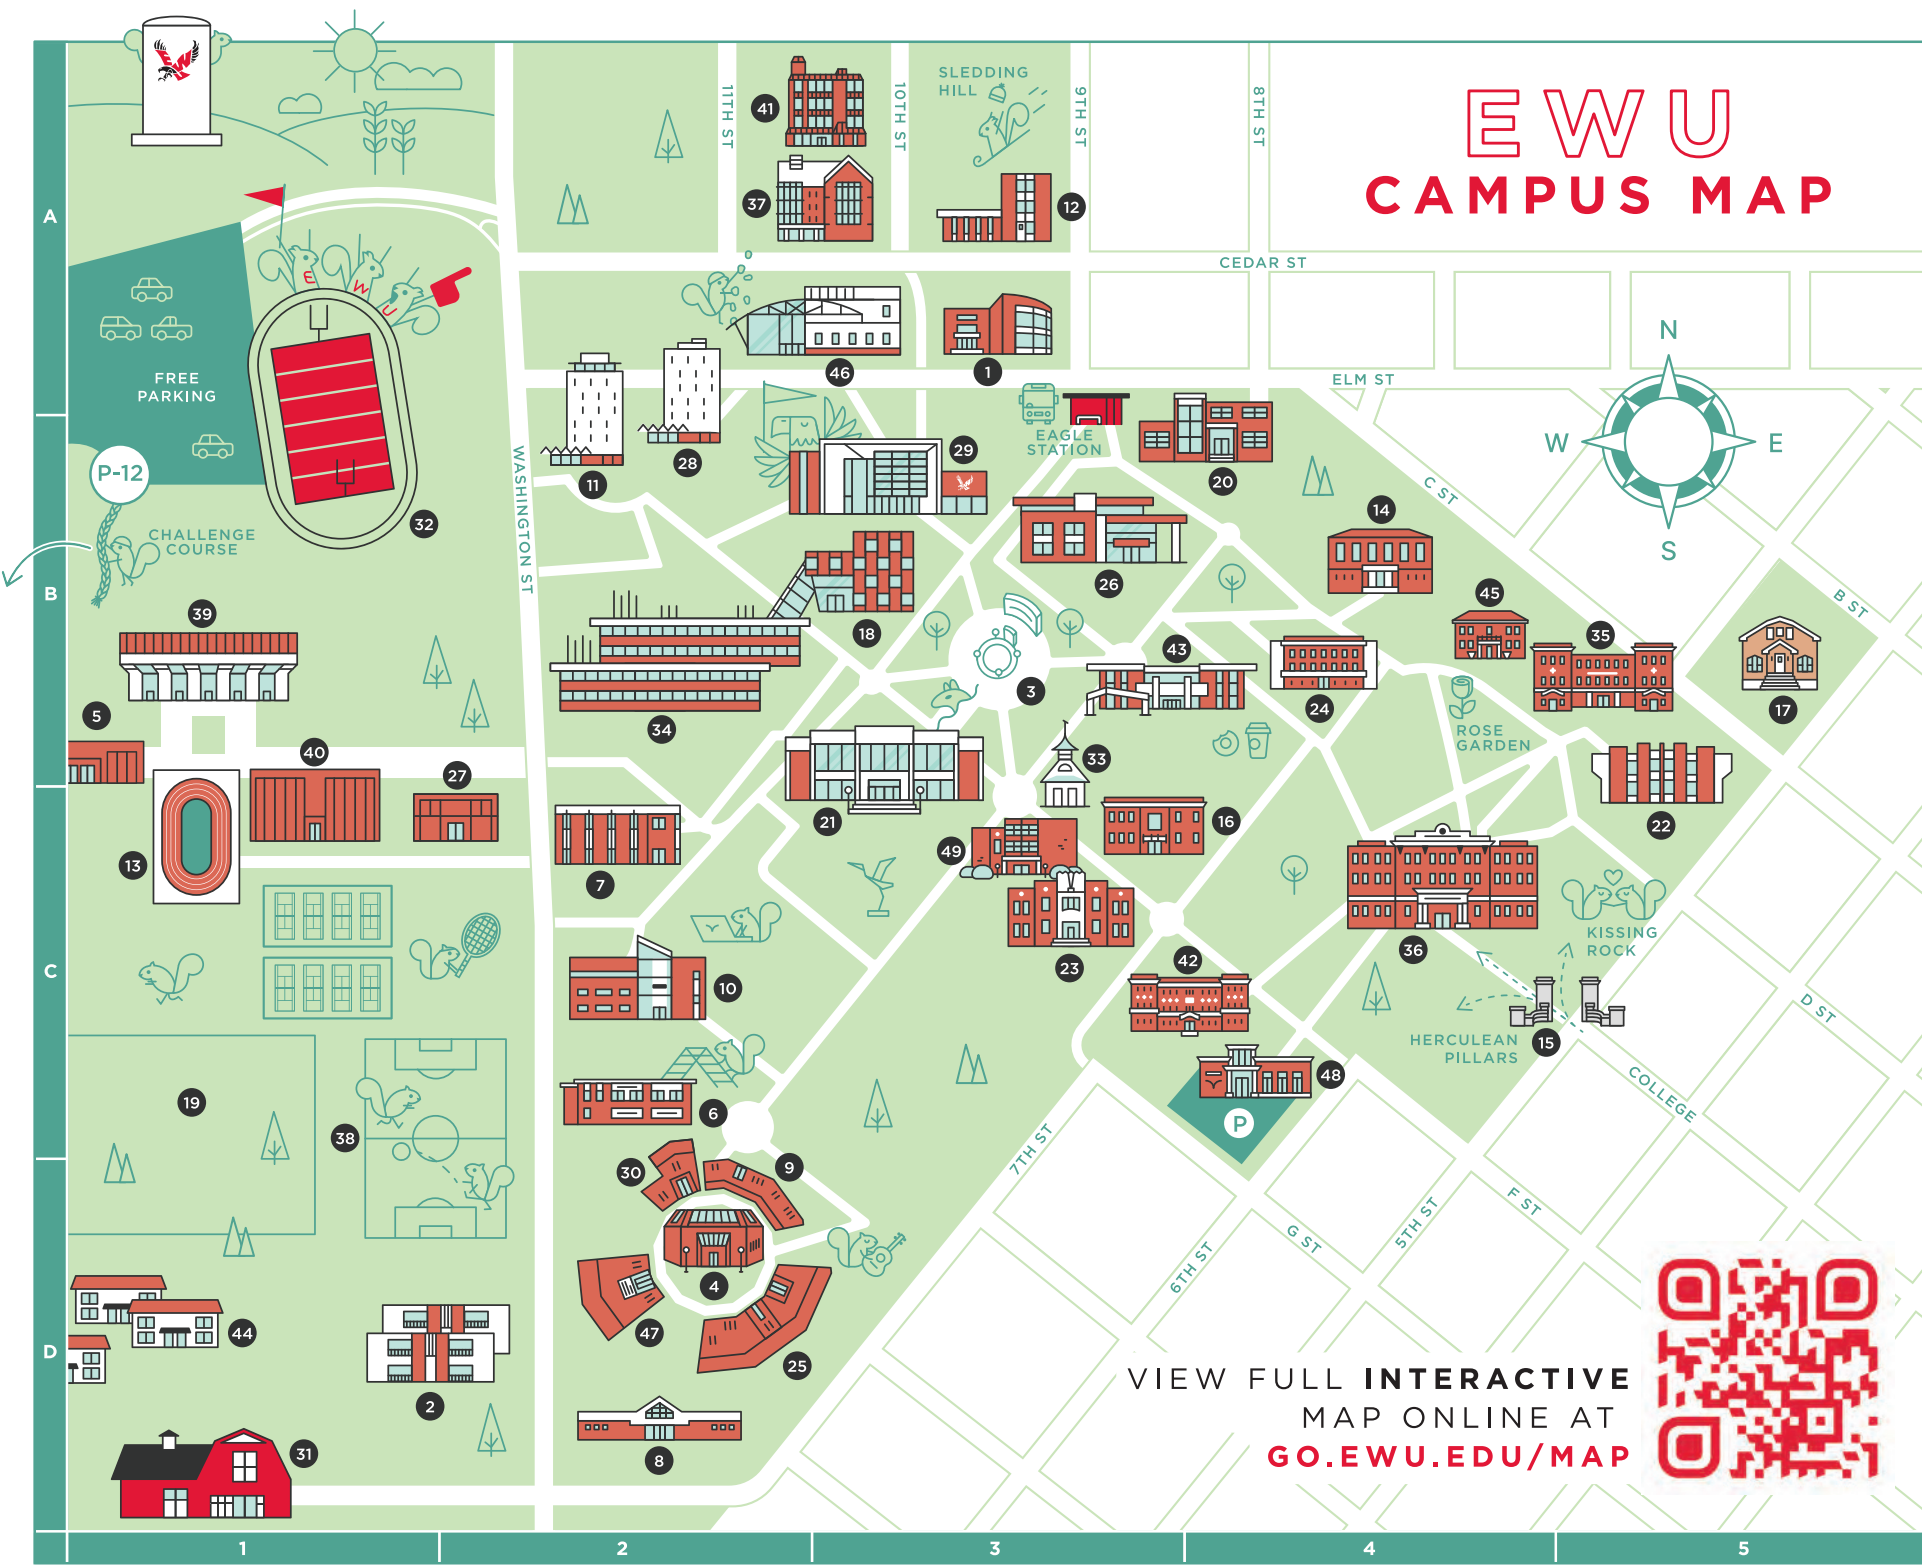

EWU CAMPUS MAP

VIEW FULL INTERACTIVE
MAP ONLINE AT
GO.EWU.EDU/MAP

EWU CAMPUS MAP

- 1 Anderson Hall (A3)
- 2 Anna Maria Apartments (D1)
- 3 Arévalo Student Mall (B3)
- 4 Art Building (D2)
- 5 Aquatics Center (B1)
- 6 Cadet Hall (C2)
- 7 Cheney Hall (C2)
- 8 Children's Center (D2)
- 9 Communications Building (D2)
- 10 Computing and Engineering Building (CEB)(C2)
- 11 Dressler Hall (A2)
- 12 Dryden Hall (A3)
- 13 Jim Thorp Field House (C1)
- 14 Hargreaves Hall (B4)
- 15 Herculean Pillars (C5)
- 16 Huston Hall (C3)
- 17 Indian Education Center (B5)
- 18 Interdisciplinary Science Center (ISC) (B3)
- 19 Intramural fields (C1)
- 20 Isle Hall (B4)
- 21 JFK Library (B3)
- 22 Kingston Hall (B4)
- 23 Martin Hall (C3)
- 24 Monroe Hall (B4)
- 25 Music Building (D2)
- 26 Patterson Hall (B3)
- 27 P.E. Classrooms (PEC) (C2)
- 28 Pearce Hall (A2)
- 29 Pence Union Building (PUB) (B3)
- 30 Radio-TV Building (D2)
- 31 Red Barn EWU Police (D1)
- 32 Roos Field (A1)
- 33 Cheney Normal School Heritage Center (C3)
- 34 Science Building (B2)
- 35 Senior Hall (B5)
- 36 Showalter Hall (B4)
- 37 snyamncut (A2)
- 38 Soccer Field (C1)
- 39 Special Events Pavilion/ Reese Court (B1)
- 40 Sports and Recreation Center (C1)
- 41 Streeter Hall (A2)
- 42 Sutton Hall (C4)
- 43 Tawanka Commons (B3)
- 44 Town House Apartments (D1)
- 45 University House (B4)
- 46 University Recreation Center (URC) (A2)
- 47 University Theatre (D2)
- 48 Visitor Center (C4)
- 49 Williamson Hall (C3)

EWU Police Red Barn 51 ewu.edu/police | 509.359.7676
Emergency? Call 911

EWU Parking Services 43 ewu.edu/parking | 509.359.7275

Visitor Center & Tours 48 ewu.edu/visit | 509.359.6555

Campus Operator 509.359.6200

Free Parking P-12 (A1)

Campus Tour Parking Visitors Center (C4)