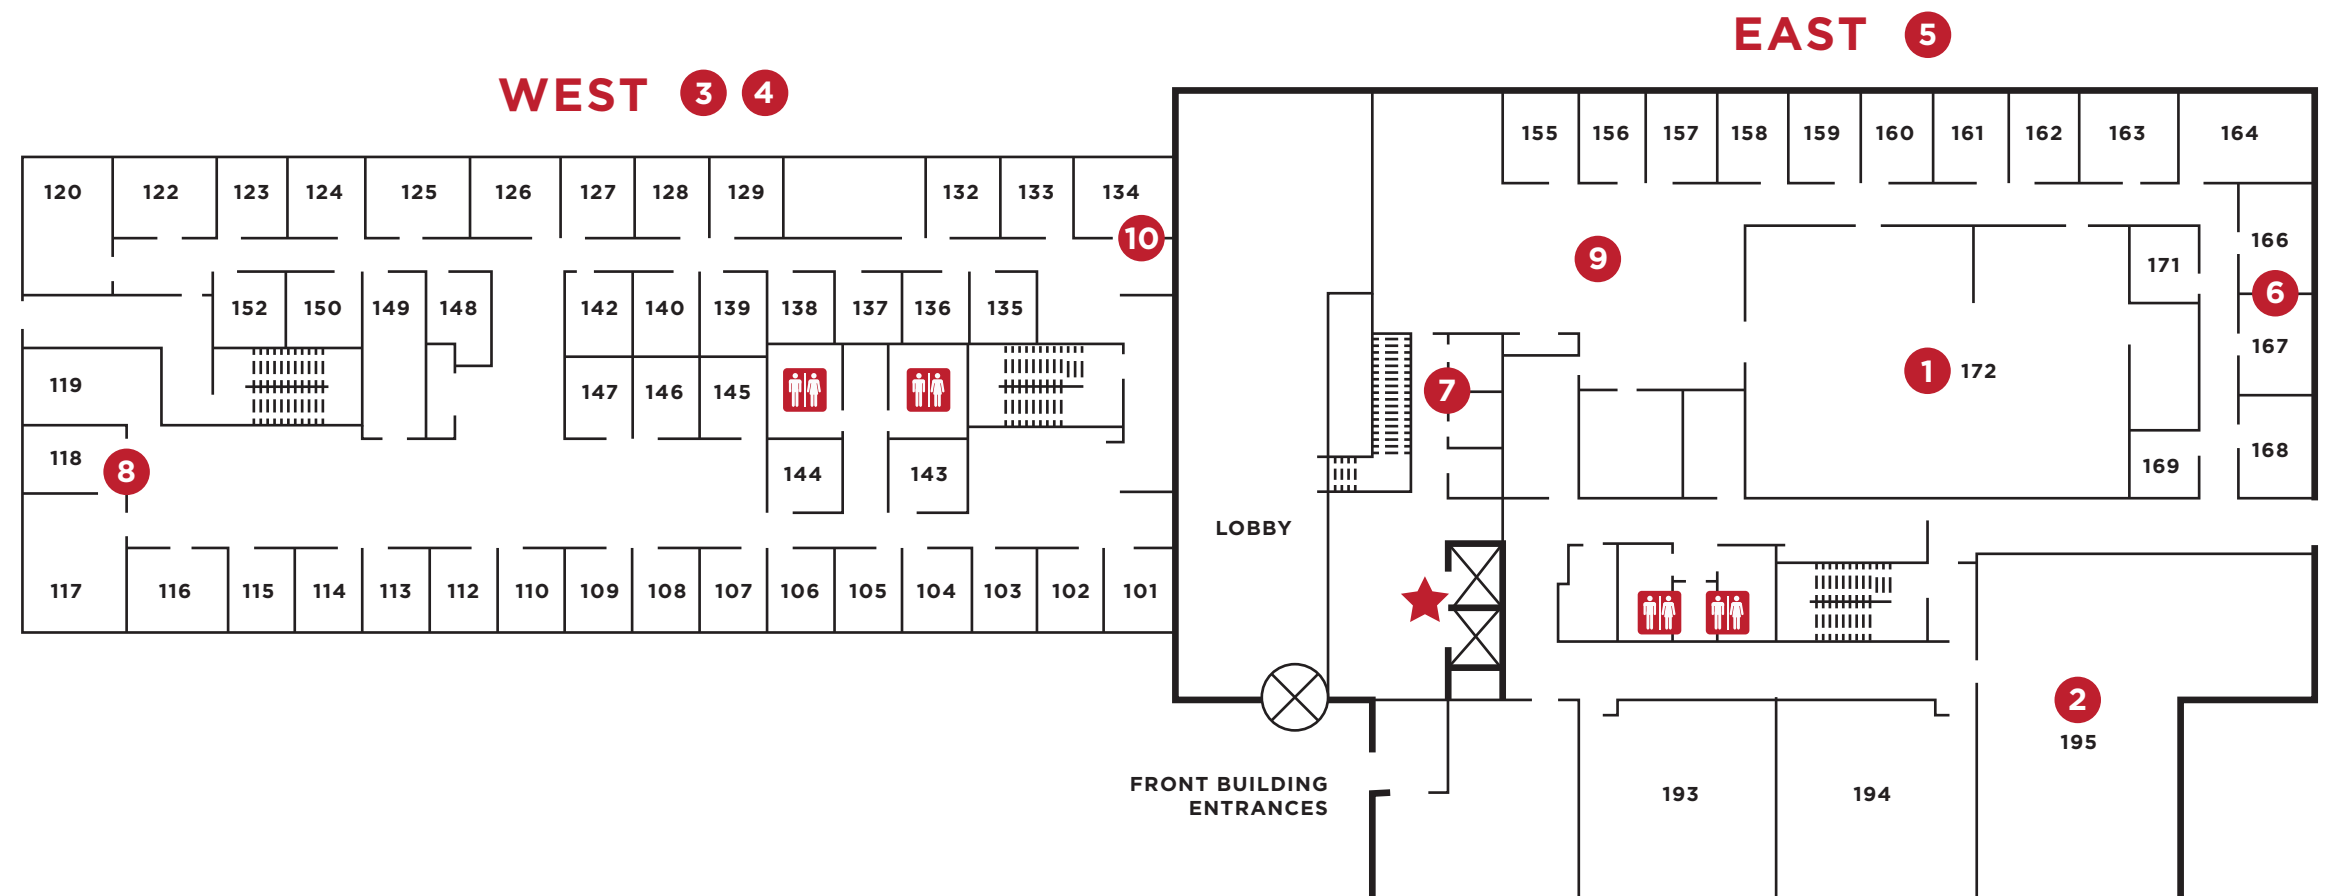

Restrooms

Elevator

GROUND FLOOR

Electrical Engineering Labs
Wellness Room

1ST FLOOR

- 1 Innovation Hub
- 2 OT Lab
- Faculty and Staff Offices:
  - 3 • School of Business
  - 4 • Public Accounting
  - 5 • Design
  - 6 • CSTEM Dean's Suite
- 7 Gender Neutral Restrooms
- 8 Lost & Found
- 9 STCU Innovation Lobby
- 10 Institute for Public Policy & Economic Analysis

2ND FLOOR

Classrooms/Labs
Computer Science Teaching Labs
Food Pantry
WEPA Printer

3RD FLOOR

1. Classrooms
   Urban & Regional Planning Studio
   Student Lounge
   Faculty and Staff Offices:
   - Computer Science
   - Electrical EngineeringStudent Support Services Offices:
   - Career Center
   - Center for Academic Advising & Retention (CAAR)
   - Student Affairs Leadership
   - ASEWU
   - EWU Global
   - Counseling & Wellness Services
   - Adaptive Testing Room

4TH FLOOR

1. Faculty and Staff Offices:
   - College of Health Science & Public Health
   - CHSPH Dean's Suite
   - Addiction Studies
   - Social Work
   - Creative Writing/Get Lit!/Willow Springs Books & Magazine
   - Public Administration
   - Urban & Regional PlanningStudent Support Services Offices:
   - Student Accommodations & Support Services
   - PLUS
   - Writers' Center

CATALYST

1ST FLOOR