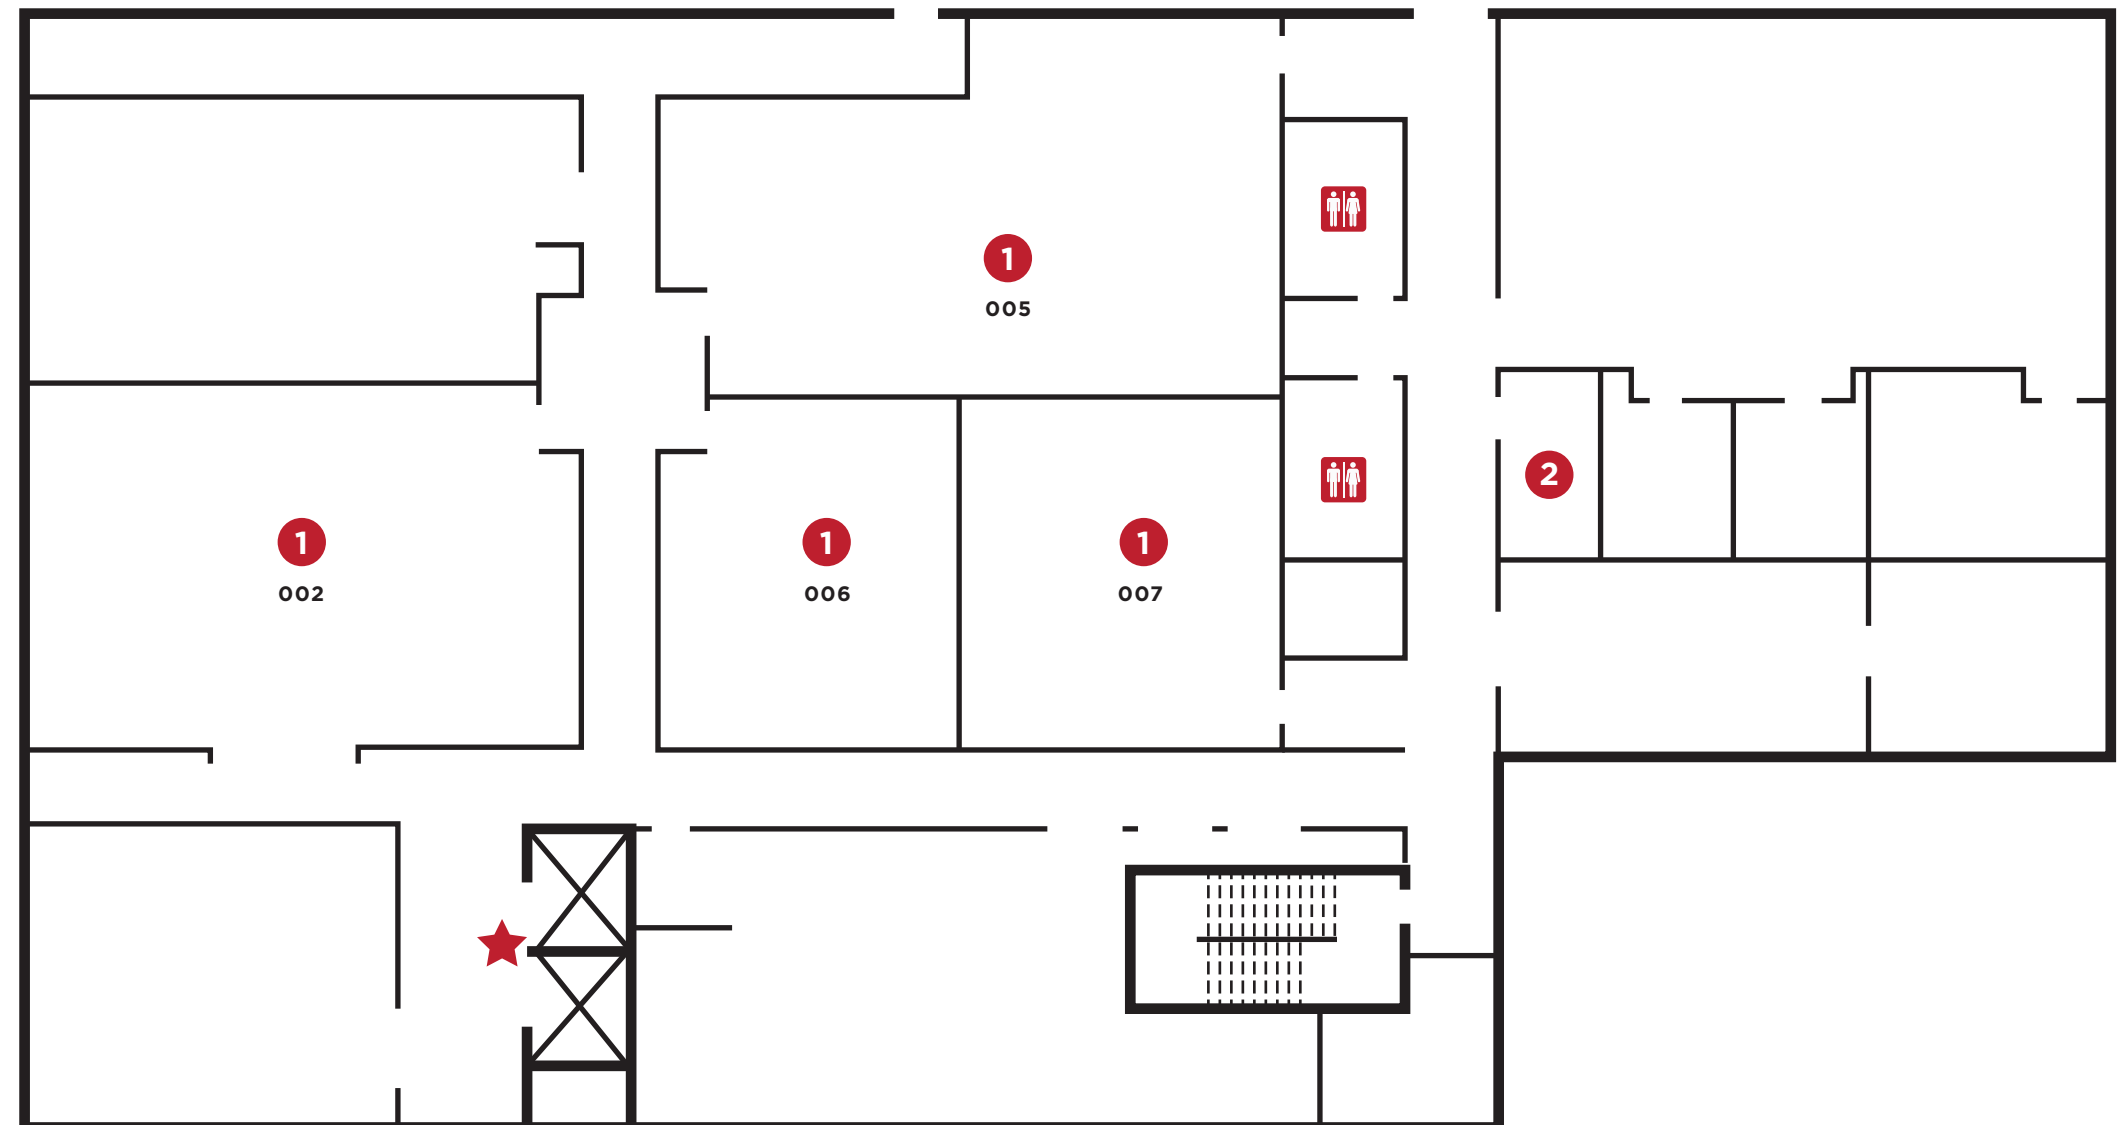

- Restrooms
- Elevator

GROUND FLOOR

- 1 Electrical Engineering Labs
- 2 Wellness Room

1ST FLOOR

- Innovation Hub
- OT Lab
- Faculty and Staff Offices:
  - School of Business
  - Public Accounting
  - Design
  - CSTEM Dean's Suite
- Gender Neutral Restrooms
- Lost & Found
- STCU Innovation Lobby
- Institute for Public Policy & Economic Analysis

2ND FLOOR

- Classrooms/Labs
- Computer Science Teaching Labs
- Food Pantry
- WEPA Printer

3RD FLOOR

- Classrooms
- Urban & Regional Planning Studio
- Student Lounge
- Faculty and Staff Offices:
  - Computer Science
  - Electrical Engineering
- Student Support Services Offices:
  - Career Center
  - Center for Academic Advising & Retention (CAAR)
  - Student Affairs Leadership
  - ASEWU
  - EWU Global
  - Counseling & Wellness Services
  - Adaptive Testing Room

4TH FLOOR

- Faculty and Staff Offices:
  - College of Health Science & Public Health
  - CHSPH Dean's Suite
  - Addiction Studies
  - Social Work
  - Creative Writing/Get Lit!/Willow Springs Books & Magazine
  - Public Administration
  - Urban & Regional Planning
- Student Support Services Offices:
  - Student Accommodations & Support Services
  - PLUS
  - Writers' Center

CATALYST

GROUND FLOOR