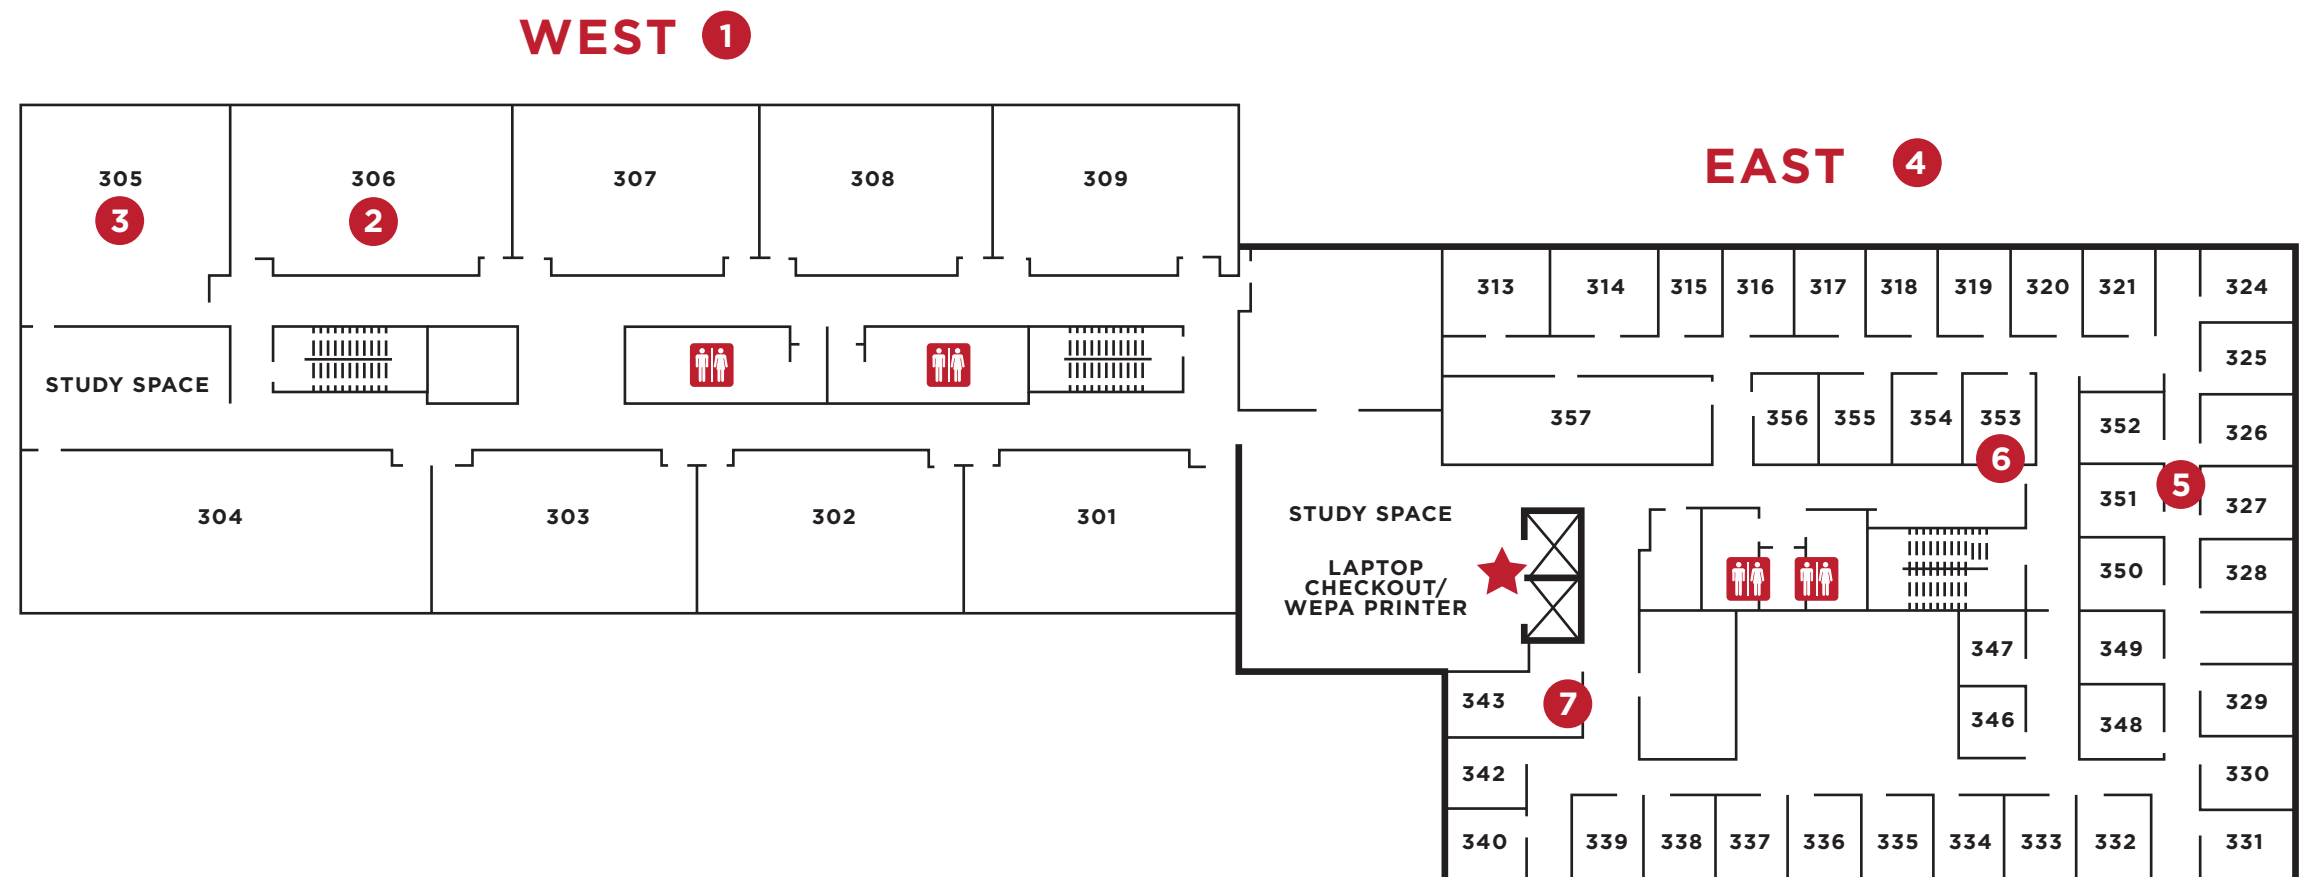

- Restrooms
- Elevator

GROUND FLOOR

Electrical Engineering Labs
Wellness Room

1ST FLOOR

Innovation Hub
OT Lab
Faculty and Staff Offices:

- School of Business
- Public Accounting
- Design
- CSTEM Dean's Suite

Gender Neutral Restrooms
Lost & Found
STCU Innovation Lobby
Institute for Public Policy & Economic Analysis

2ND FLOOR

Classrooms/Labs
Computer Science Teaching Labs
Food Pantry
WEPA Printer

3RD FLOOR

- **1** Classrooms
- **2** Urban & Regional Planning Studio
- **3** Student Lounge
- **4** Faculty and Staff Offices:
  - Computer Science
  - Electrical Engineering
- Student Support Services Offices:
  - **5** • Career Center
  - **5** • Center for Academic Advising & Retention (CAAR)
  - **5** • Student Affairs Leadership
  - **5** • ASEWU
  - **5** • EWU Global
  - **6** • Counseling & Wellness Services
  - **7** • Adaptive Testing Room

4TH FLOOR

Faculty and Staff Offices:

- College of Health Science & Public Health
- CHSPH Dean's Suite
- Addiction Studies
- Social Work
- Creative Writing/Get Lit!/Willow Springs Books & Magazine
- Public Administration
- Urban & Regional Planning

Student Support Services Offices:

- Student Accommodations & Support Services
- PLUS
- Writers' Center

CATALYST

3RD FLOOR